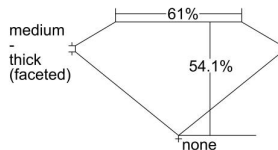

GIA®

FACSIMILE

GIA REPORT 7178060586

Verify this report at gia.edu

GIA DIAMOND DOSSIER®

March 27, 2014
GIA Report Number 7178060586
Shape and Cutting Style ..... Heart Brilliant
Measurements ..... 4.96 x 5.16 x 2.79 mm

GRADING RESULTS

Carat Weight ..... 0.40 carat
Color Grade ..... D
Clarity Grade VS1

ADDITIONAL GRADING INFORMATION

Polish ..... Very Good
Symmetry ..... Very Good
Fluorescence ..... None
Clarity Characteristics ..... Feather
Inscription(s): GIA 7178060586

PROPORTIONS

Profile not to actual proportions

GRADING SCALES

GIA COLOR SCALE		GIA CLARITY SCALE			
COLORLESS	D	VERY VERY SLIGHTLY INCLUDED	FLAWLESS		
	E		INTERNALLY FLAWLESS		
	F	VERY SLIGHTLY INCLUDED	VVS₁		
	G		VVS₂		
	H		VS₁		
	NEAR COLORLESS	I	SLIGHTLY INCLUDED	VS₂	
		J		SI₁	
		FAINT	K	INCLUDED	SI₂
			L		I₁
			M		I₂
VERY LIGHT			N	LIGHT	I₃
	O				
	P				
	Q				
LIGHT	R				
	S				
	T				
	U				
	V				
	Z