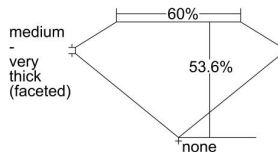

GIA®

FACSIMILE

GIA REPORT 6172060557

Verify this report at gia.edu

GIA DIAMOND DOSSIER®

March 27, 2014
GIA Report Number 6172060557
Shape and Cutting Style ..... Heart Brilliant
Measurements ..... 5.00 x 5.16 x 2.77 mm

GRADING RESULTS

Carat Weight ..... 0.40 carat
Color Grade ..... D
Clarity Grade VS1

ADDITIONAL GRADING INFORMATION

Polish ..... Very Good
Symmetry ..... Good
Fluorescence ..... None
Clarity Characteristics ..... Feather
Inscription(s): GIA 6172060557

PROPORTIONS

Profile not to actual proportions

GRADING SCALES

GIA COLOR SCALE		GIA CLARITY SCALE			
COLORLESS	D	VERY VERY SLIGHTLY INCLUDED	FLAWLESS		
	E		INTERNALLY FLAWLESS		
	F	VERY SLIGHTLY INCLUDED	VVS₁		
	G		VVS₂		
	H		VS₁		
	NEAR COLORLESS	I	SLIGHTLY INCLUDED	VS₂	
		J		SI₁	
		FAINT	K	INCLUDED	SI₂
			L		I₁
			M		I₂
VERY LIGHT			N	LIGHT	I₃
			O		
			P		
	Q				
LIGHT	R				
	S				
	T				
	U				
	V				
	Z