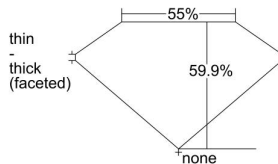

GIA®

FACSIMILE

GIA REPORT 6162362066

Verify this report at gia.edu

GIA DIAMOND DOSSIER®

November 21, 2013
GIA Report Number 6162362066
Shape and Cutting Style ..... Heart Brilliant
Measurements ..... 4.47 x 5.15 x 3.09 mm

GRADING RESULTS

Carat Weight ..... 0.41 carat
Color Grade ..... E
Clarity Grade VS1

ADDITIONAL GRADING INFORMATION

Polish ..... Good
Symmetry ..... Very Good
Fluorescence ..... None
Clarity Characteristics..... Cloud, Cavity, Feather, Pinpoint
Inscription(s): GIA 6162362066

PROPORTIONS

Profile not to actual proportions

GRADING SCALES

GIA COLOR SCALE		GIA CLARITY SCALE			
COLORLESS	D	VERY VERY SLIGHTLY INCLUDED	FLAWLESS		
	E		INTERNALLY FLAWLESS		
	F	VERY SLIGHTLY INCLUDED	VVS₁		
	G		VVS₂		
	H		VS₁		
	NEAR COLORLESS	I	SLIGHTLY INCLUDED	VS₂	
		J		SI₁	
		FAINT	K	INCLUDED	I₁
			L		I₂
			M		I₃
VERY LIGHT	N				
	O				
	P				
	Q				
	R				
	S				
	T				
LIGHT	U				
	V				
	W				
	X				
Y					
Z